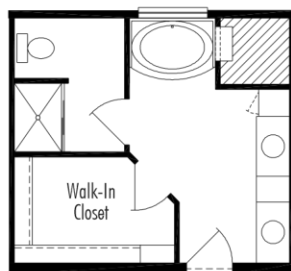

Kitchen Option CR2
Cabinets in Place of Pantry
Available on A and B

Carlisle A Crawl Space 30' x 60', 1800 Sq. Ft. Living Area

Master Bath Option CRB1
Soaking Tub and 4' Shower

Master Bath Option CRB2
Soaking Tub and 4' Shower

Master Bedroom Option CRB3
Relocate Master Bedroom
to Rear of Home