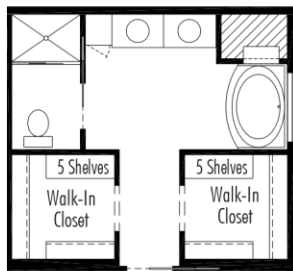

Kitchen Option CR2
Cabinets in Place of Pantry
Available on A and B

Carlisle A Crawl Space 30' x 60', 1800 Sq. Ft. Living Area

Master Bath Option CRB1
Soaking Tub and 4' Shower

Master Bath Option CRB2
Soaking Tub and 4' Shower

Master Bedroom Option CRB3
Relocate Master Bedroom
to Rear of Home