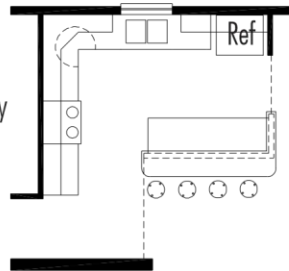

Kitchen Option CR2
Cabinets in Place of Pantry
Available on A and B

Carlisle A Crawl Space 30' x 60', 1800 Sq. Ft. Living Area

Master Bath Option CRB1
Soaking Tub and 4' Shower

Master Bath Option CRB2
Soaking Tub and 4' Shower

Master Bedroom Option CRB3
Relocate Master Bedroom
to Rear of Home