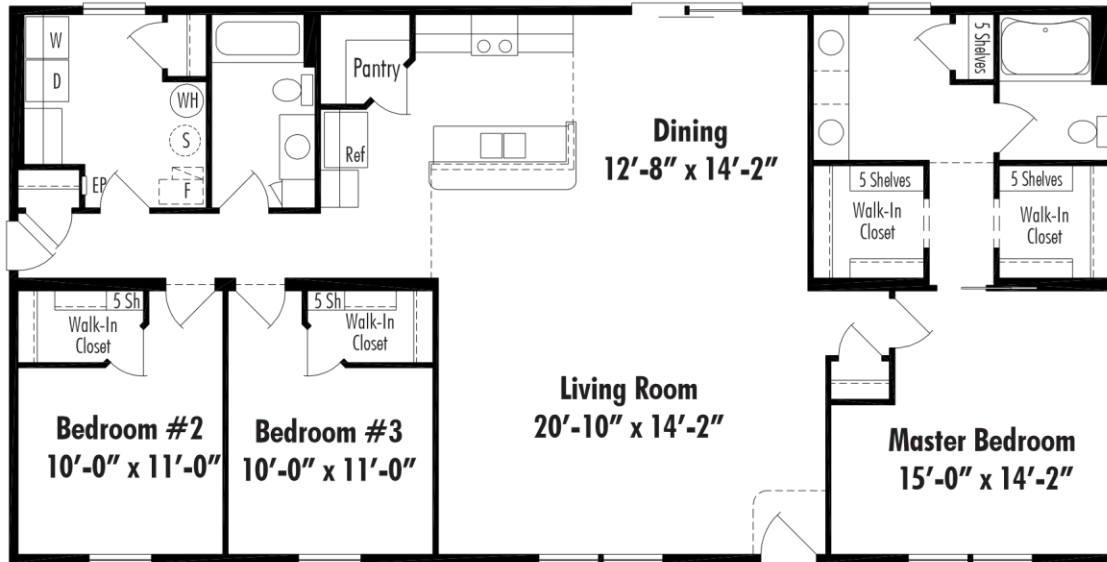

Kitchen Option CR2
Cabinets in Place of Pantry
Available on A and B

Carlisle A Crawl Space 30' x 60', 1800 Sq. Ft. Living Area

Master Bath Option CRB1
Soaking Tub and 4' Shower

Master Bath Option CRB2
Soaking Tub and 4' Shower

Master Bedroom Option CRB3
Relocate Master Bedroom
to Rear of Home