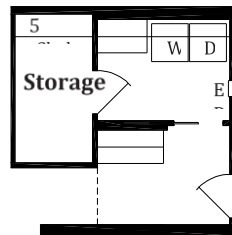

Shown with Optional Porch and Garage

**Master Bath Option KWBI**  
Single Vanity and Linen Cabinet  
Available on A, B, C and D

**Kenwood A** Crawl Space 27'-4" x 56'  
1531 Sq. Ft. Living Area

**Utility Room Option KWU1**  
Hall Closet (A and B Only)

**Utility Room Option KWU2**  
Drop Zone with 48" Base  
and Wall  
Cabinets (A and B Only)

**Utility Room Option KWU3**  
Desk with Lap  
Drawer and  
48" Wall Cabinet (A  
and B Only)