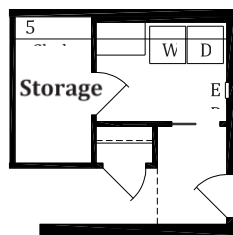

Shown with Optional Porch and Garage

**Master Bath Option KWBI**  
Single Vanity and Linen Cabinet  
Available on A, B, C and D

**Kenwood A** Crawl Space 27'-4" x 56'  
1531 Sq. Ft. Living Area

**Utility Room Option KWU1**  
Hall Closet (A and B Only)

**Utility Room Option KWU2**  
Drop Zone with 48" Base  
and Wall  
Cabinets (A and B Only)

**Utility Room Option KWU3**  
Desk with Lap  
Drawer and  
48" Wall Cabinet (A  
and B Only)