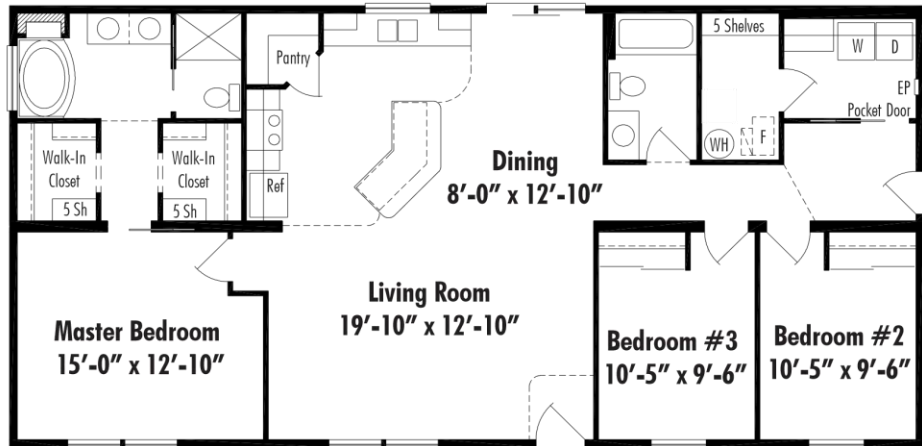

Shown with Optional Porch and Garage

**Master Bath Option KWBI**  
Single Vanity and Linen Cabinet  
Available on A, B, C and D

**Kenwood A** Crawl Space 27'-4" x 56'  
1531 Sq. Ft. Living Area

**Utility Room Option KWU1**  
Hall Closet (A and B Only)

**Utility Room Option KWU2**  
Drop Zone with 48" Base  
and Wall  
Cabinets (A and B Only)

**Utility Room Option KWU3**  
Desk with Lap  
Drawer and  
48" Wall Cabinet (A  
and B Only)