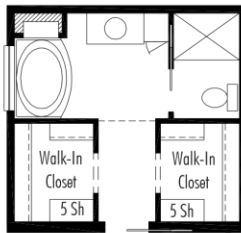

Shown with Optional Porch and Garage

**Master Bath Option KWBI**  
Single Vanity and Linen Cabinet  
Available on A, B, C and D

**Kenwood A** Crawl Space 27'-4" x 56'  
1531 Sq. Ft. Living Area

**Utility Room Option KWU1**  
Hall Closet (A and B Only)

**Utility Room Option KWU2**  
Drop Zone with 48" Base  
and Wall  
Cabinets (A and B Only)

**Utility Room Option KWU3**  
Desk with Lap  
Drawer and  
48" Wall Cabinet (A  
and B Only)