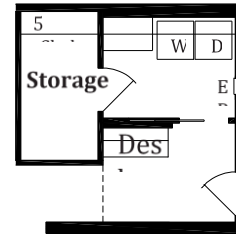

Shown with Optional Porch and Garage

**Master Bath Option KWBI**  
Single Vanity and Linen Cabinet  
Available on A, B, C and D

**Kenwood A** Crawl Space 27'-4" x 56'  
1531 Sq. Ft. Living Area

**Utility Room Option KWU1**  
Hall Closet (A and B Only)

**Utility Room Option KWU2**  
Drop Zone with 48" Base  
and Wall  
Cabinets (A and B Only)

**Utility Room Option KWU3**  
Desk with Lap  
Drawer and  
48" Wall Cabinet (A  
and B Only)